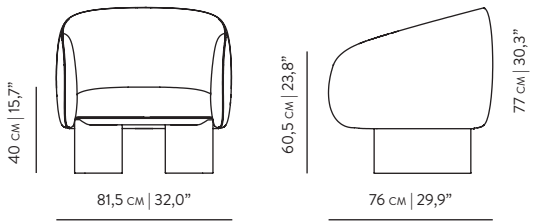

COLOR OPTIONS

REFERENCES

WCDCH002C OAK
WCDCH002N WALNUT

DIMENSIONS

WIDTH 81,5 cm | 32"
DEPTH 76 cm | 29,9"
HEIGHT 77 cm | 30,3"

MATERIALS

STRUCTURE WALNUT | OAK | OAK BLACK | OAK SMOKED
SEAT | BACK FABRICS | LEATHERS

PACKAGING

DIMENSIONS W 87,5 cm | D 80 cm | H 81 cm
W 28,7" | D 31,5" | H 31,9"

VOLUME 0,567 m³ | 20,023 ft³

WEIGHT 59,0 kg | 130,07 lb

PRODUCTION TIME IS BETWEEN 6 TO 8 WEEKS. DELIVERY TIME IS NOT INCLUDED.

ALL OF OUR FURNITURE CAN BE CUSTOMIZED AND IT'S AVAILABLE IN DIFFERENT FINISHES.

PLEASE NOTE THAT THE COLOURS AND MATERIALS SHOWN ARE FOR REFERENCE ONLY AND SMALL VARIATIONS MAY OCCUR.